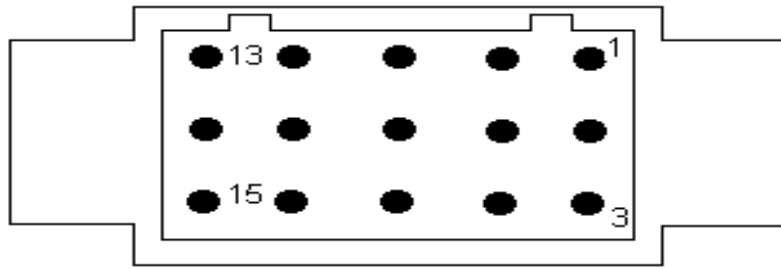

Mitsubishi CNC

Male pins
Free Hanging
Molex
P/N 1625-15P

3

15 Pin Molex	
1	Horizontal sync
2	RED
3	GREEN
4	GROUND
5	GROUND
6	GROUND
7	BLUE
8	N/C
9	N/C
10	GROUND
11	N/C
12	N/C
13	N/C
14	GROUND
15	Vertical Sync